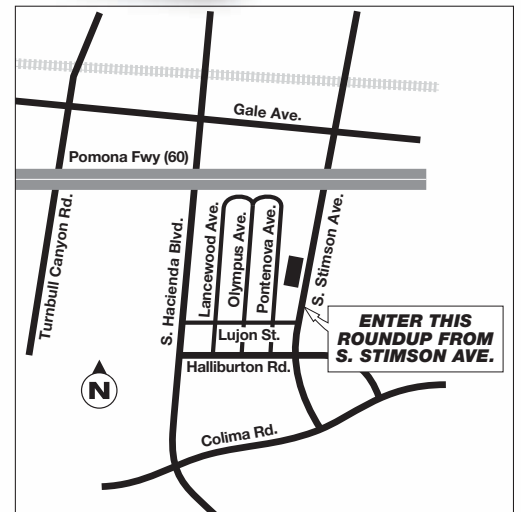

TOO TOXIC TO TRASH

FREE Household Hazardous & E-Waste Recycling Roundup **SATURDAY, MARCH 24 • 9AM - 3PM**

Dibble Adult School
 1600 Pontenova Ave. • Hacienda Heights

PAINT & SOLVENTS

CHEMICALS

E-WASTE

SHARPS

(888) CLEAN-LA • CleanLA.com • lacsd.org • 1(800) 238-0172

PUBLIC WORKS
 LOS ANGELES COUNTY

Event serves the Community of Hacienda Heights and the cities of Baldwin Park, Covina, El Monte, Industry, Irwindale, La Habra Heights, La Puente, South El Monte, Walnut, West Covina, and Whittier.

(888) CLEAN-LA • CleanLA.com • lacsd.org • 1(800) 238-0172

PUBLIC WORKS
LOS ANGELES COUNTY

Este evento sirve a la comunidad de Hacienda Heights y las ciudades de Baldwin Park, Covina, El Monte, Industry, Irwindale, La Habra Heights, La Puente, South El Monte, Walnut, West Covina y Whittier.