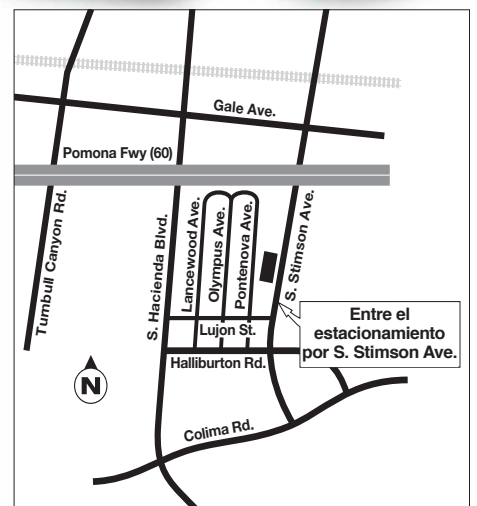

- Traiga los artículos en una caja resistente, preferiblemente en sus envases etiquetados originales.
- Límite de 15 galones o 125 libras de desechos peligrosos por viaje.
- Desechos de negocios no serán aceptados.
- No se permiten explosivos, municiones y materiales radiactivos, basura, llantas, grandes aparatos (como refrigeradores, estufas y lavadoras), o sustancias controladas.